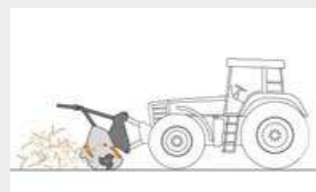

Frontal attachment

BLADE MINI BL
(standard)

MINI C/3
(option)