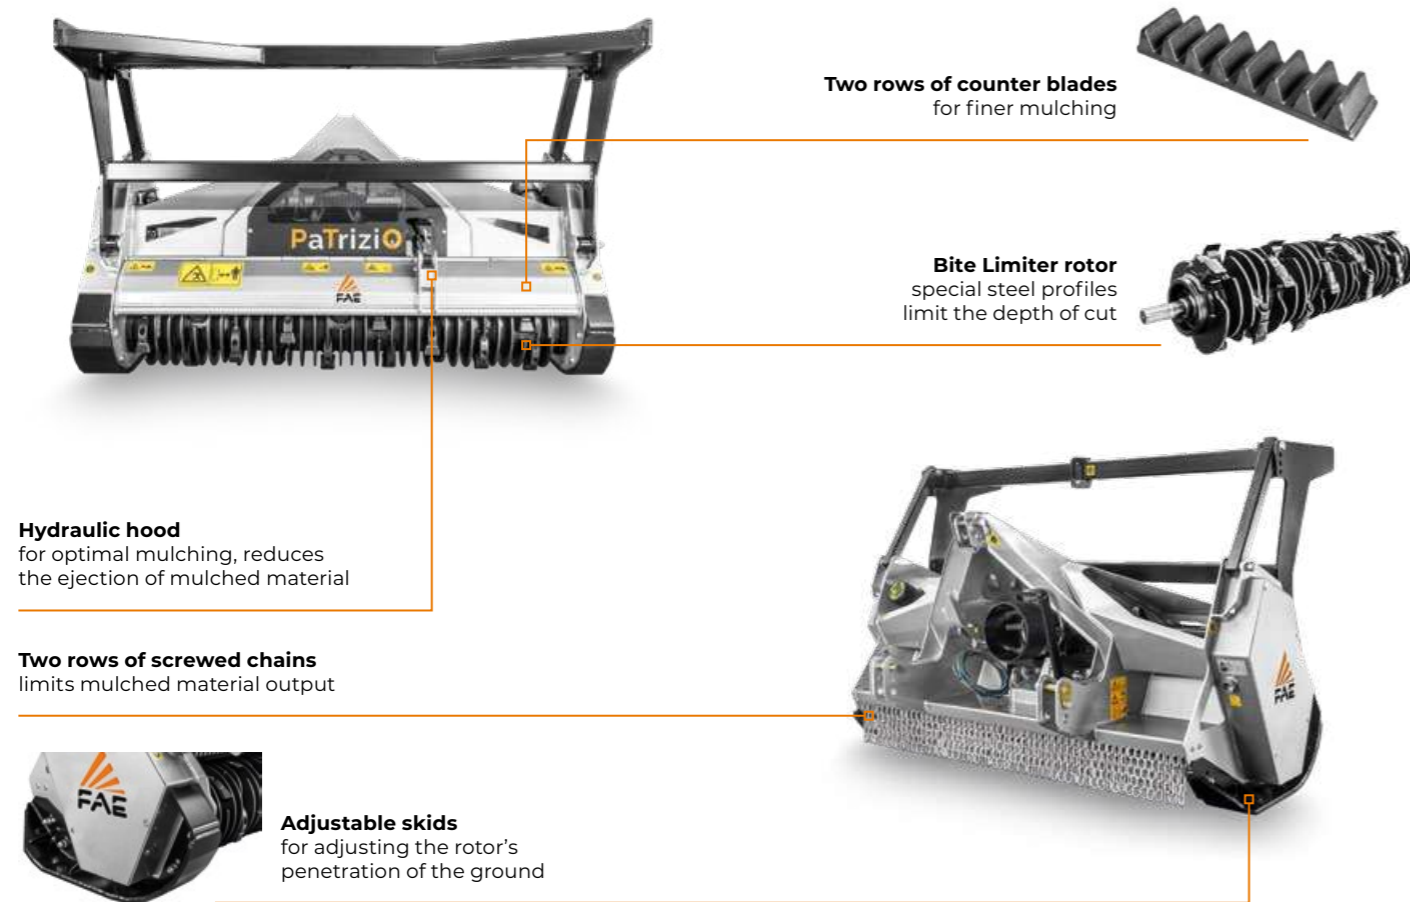

### FAE's small mulcher with Bite Limiter technology for tractors.

PaTrizio mulcher works on trees branches and bushes up to 15 cm in diameter and is great for mulching pruning debris. The rotor features Bite Limiter technology. Steel limiter rings limit the depth of cut, reducing power demand and guaranteeing exceptional performance.

PaTrizio has adjustable and interchangeable bolted skids, two rows of counter blades for fine, even mulching, a hydraulic hood with built-in cylinder protected by the machine body, and a heat-treated forged-steel tooth holder with MINI BL blades and MINI C/3 teeth.

50-100 hp

Ø 15 cm max

#### STANDARD EQUIPMENT

Hydraulic rear hood	PTO shaft with cam clutch
Enclosed machine body	Bolted-on rotor shafts (in forged steel)
Cylinder protection	Bite Limiter Rotor
Protection chains	Welded steel counter-blades
Transmission with belts	Adjustable skids
Gearbox with freewheel	